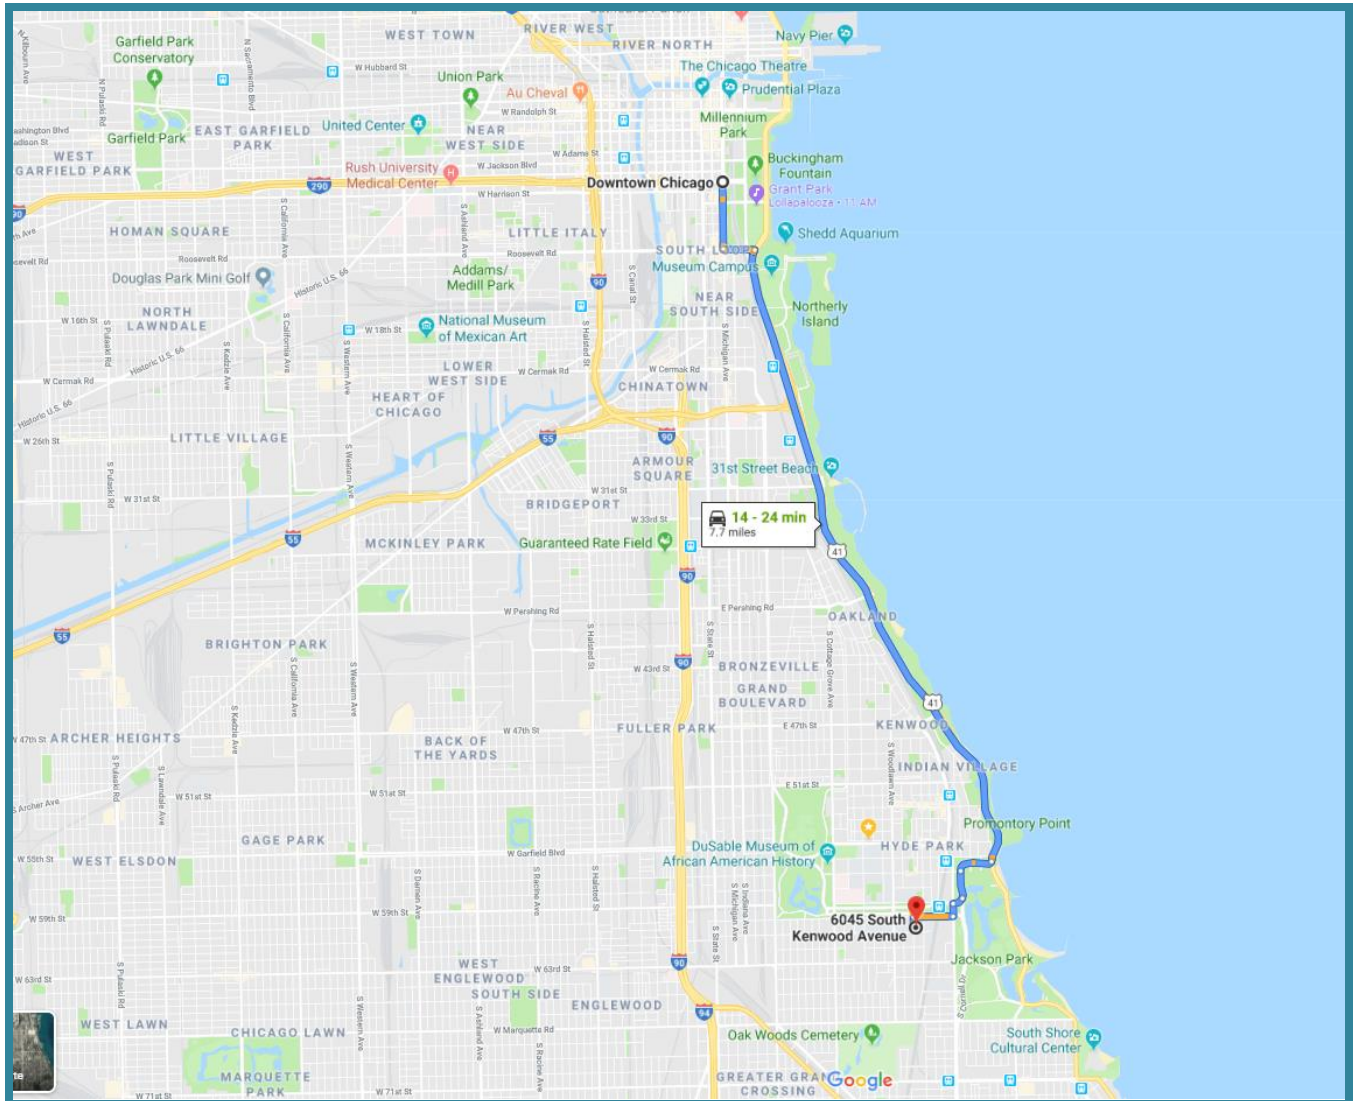

## Getting to TTIC (Street parking is available)

**From downtown:** Drive or taxi southbound on Lake Shore Drive; get off at the 57th Street exit and turn right. Pass 2 lights and take North Plaisance. Turn left at Dorchester and turn right at 61st Street where you will see the parking area in front of 6045 S. Kenwood Avenue. There is usually street parking available but you may also get a parking permit from lobby reception to park in our lot.

**From Hyde Park Hotels:** Head south on S. Harper Avenue toward E. 52nd Place. Turn right onto E. 54th Street. Turn left onto S. Blackstone Ave. Turn right onto E. 55th St. Turn left onto E. 55th Place. Turn right onto S. Dorchester Ave. Turn right onto E. 61st Street. Turn right onto S. Kenwood Ave. **Destination will be on the right.**

**From O'Hare:** Take I-90 East, I-55 to Lake Shore Drive going south. Get off at the 57th Street exit and turn right. Pass 2 lights and take North Plaisance. Turn left at Dorchester and turn right at 61st Street where you will see the parking area in front of 6045 S. Kenwood.

### Map 3: Route from Downtown Chicago Loop to TTIC: