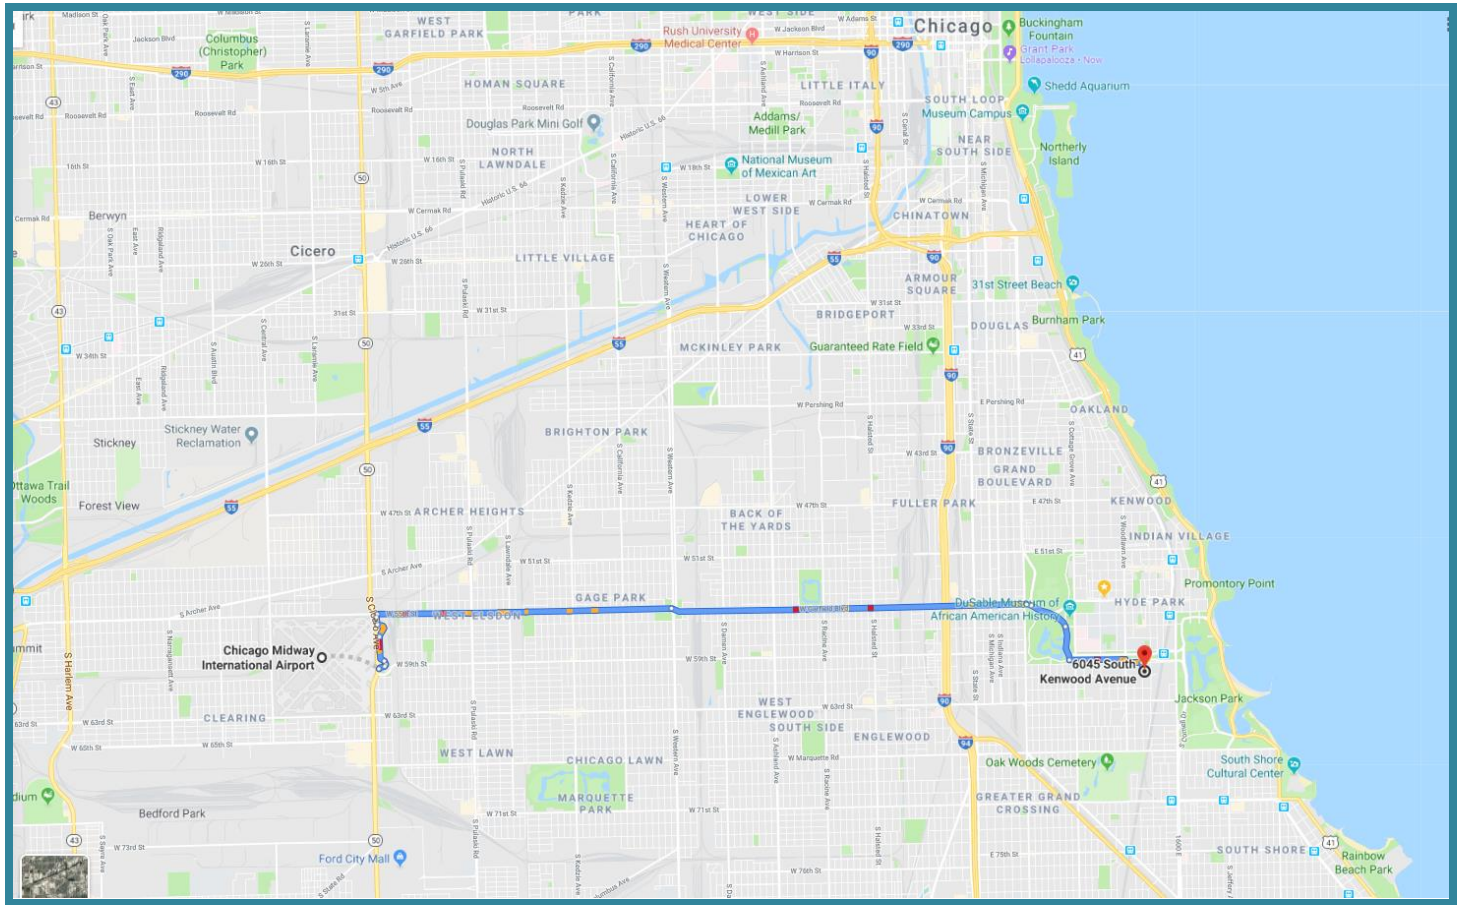

**From Hyde Park Hotels:** Head south on S. Harper Avenue toward E. 52nd Place. Turn right onto E. 54th Street. Turn left onto S. Blackstone Ave. Turn right onto E. 55th St. Turn left onto E. 55th Place. Turn right onto S. Dorchester Ave. Turn right onto E. 61st Street. Turn right onto S. Kenwood Ave. **Destination will be on the right.**

**From O'Hare:** Take I-90 East, I-55 to Lake Shore Drive going south. Get off at the 57th Street exit and turn right. Pass 2 lights and take North Plaisance. Turn left at Dorchester and turn right at 61st Street where you will see the parking area in front of 6045 S. Kenwood.

### Map 3: Route from Downtown Chicago Loop to TTIC:

# Map 4: Route from Midway Airport to *Toyota Technological Institute*:

**Map 5: Toyota Technological institute proximity to Lake Shore Drive and The University of Chicago**