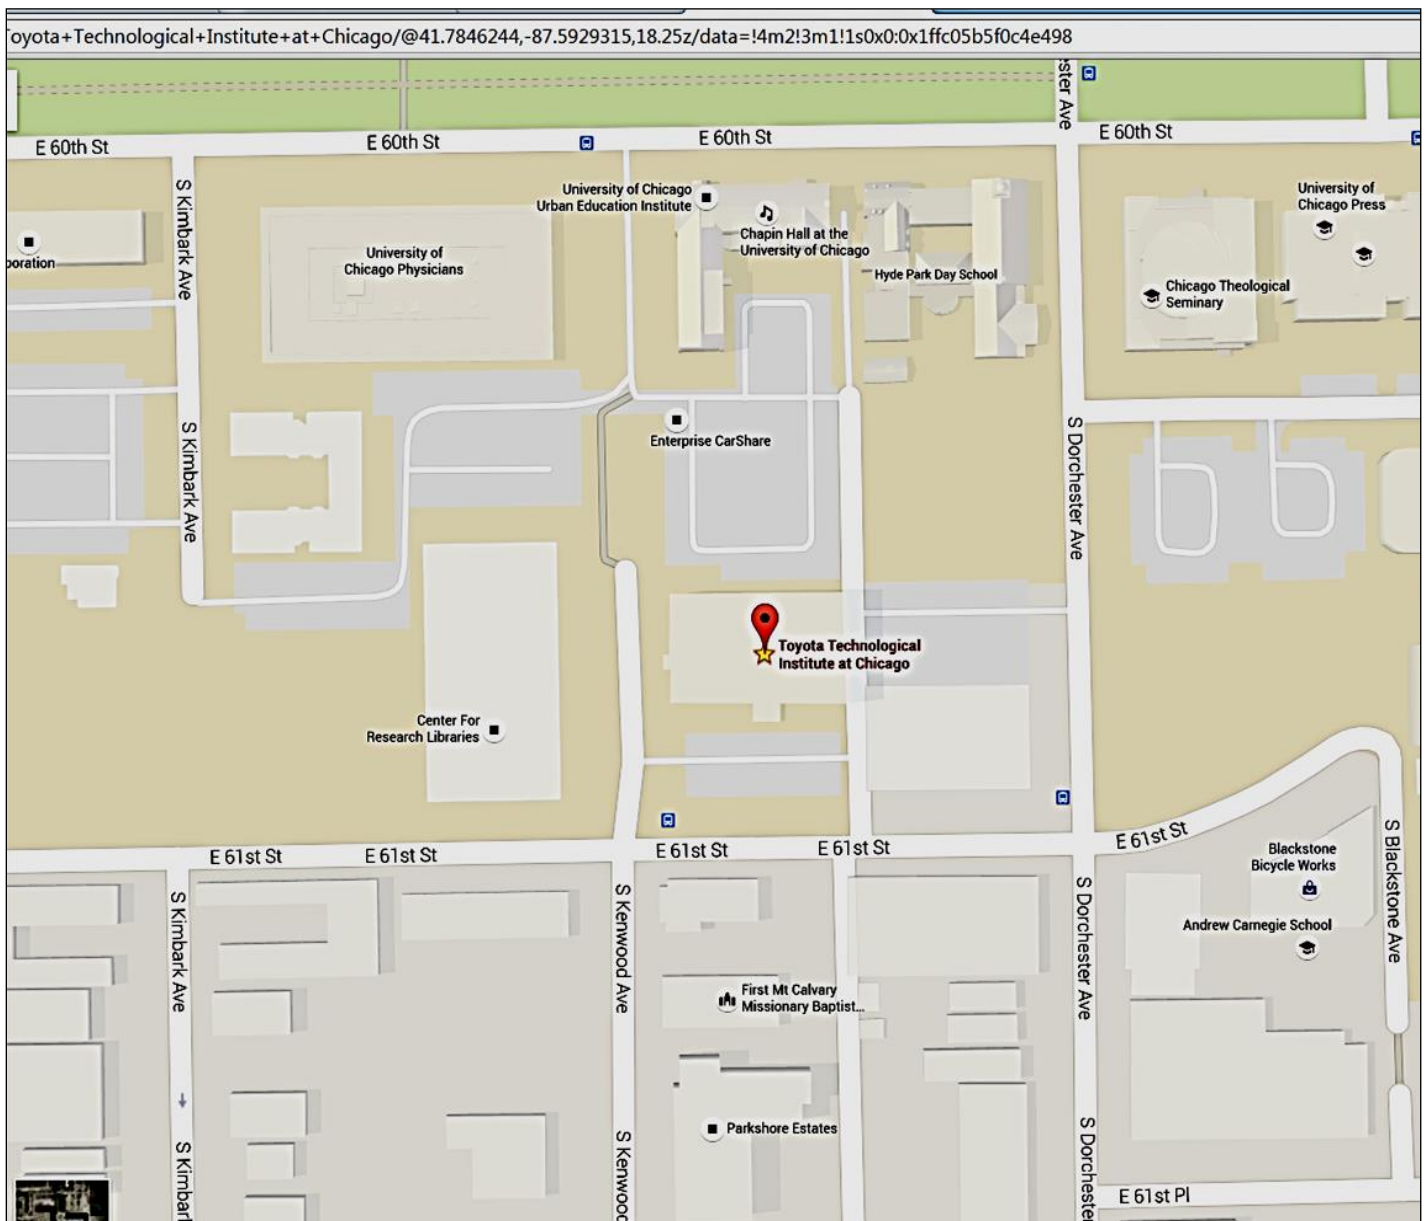

## Getting to TTIC (Street parking is available)

**From downtown:** Drive or taxi southbound on Lake Shore Drive; get off at the 57th Street exit and turn right. Pass 2 lights and take North Plaisance. Turn left at Dorchester and turn right at 61st Street where you will see the parking area in front of 6045 S. Kenwood Avenue. There is usually street parking available but you may also get a parking permit from lobby reception to park in our lot.

**From Hyde Park Hotels:** Head south on S. Harper Avenue toward E. 52nd Place. Turn right onto E. 54th Street. Turn left onto S. Blackstone Ave. Turn right onto E. 55th St. Turn left onto E. 55th Place. Turn right onto S. Dorchester Ave. Turn right onto E. 61st Street. Turn right onto S. Kenwood Ave. **Destination will be on the right.**

**From O'Hare:** Take I-90 East, I-55 to Lake Shore Drive going south. Get off at the 57th Street exit and turn right. Pass 2 lights and take North Plaisance. Turn left at Dorchester and turn right at 61st Street where you will see the parking area in front of 6045 S. Kenwood.

### Map 3: Route from Downtown Chicago Loop to TTIC: